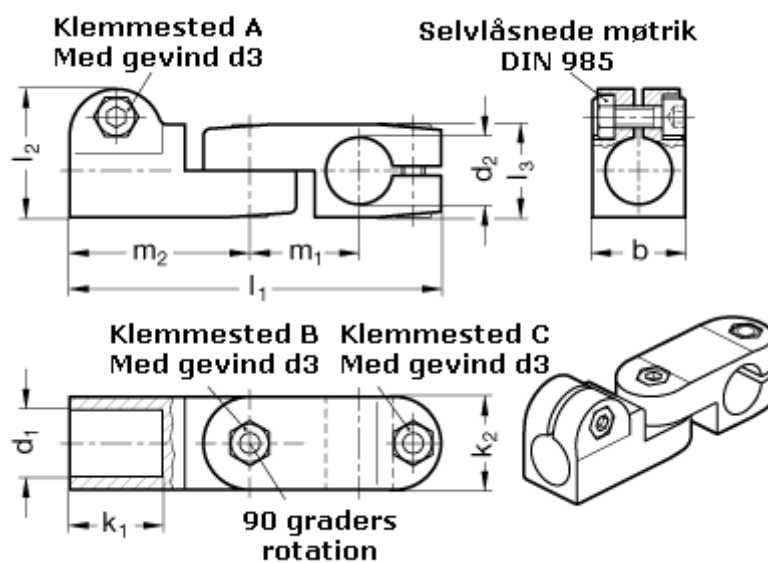

Article number: 20287B14B122BL
Description: E+G swivel clamp
GN287-B14-B12-2-BL

Measures

$b = 25$	$m_1 = 29.5$
$d_1 = B14$	$m_2 = 48.5$
$d_2 = B12$	
$d_3 = M 6$	
$k_1 = 25$	
$k_2 = 25$	
$l_1 = 100$	
$l_2 = 34.5$	